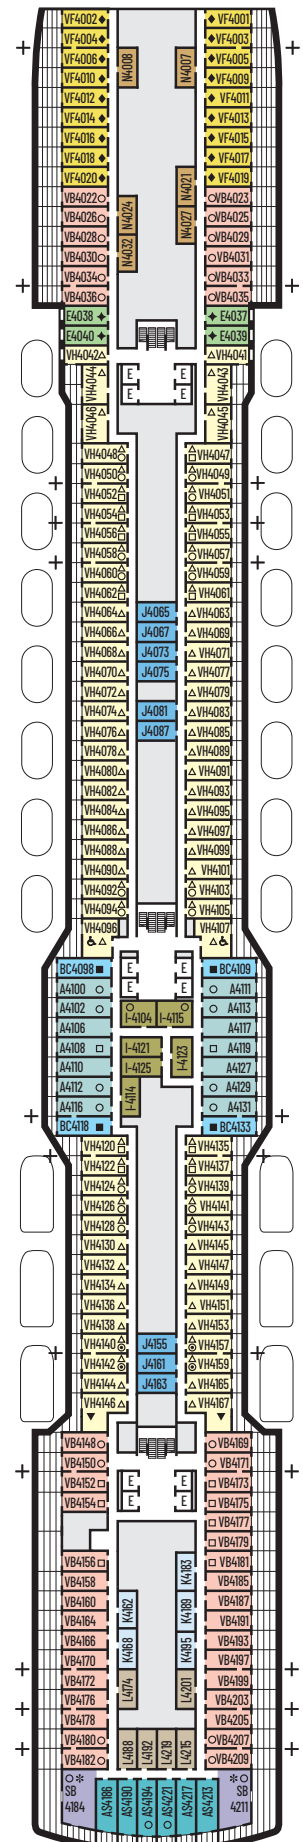

STATEROOM SYMBOL LEGEND

- Quad (2 lower beds, 1 sofa bed for 2 persons)
- Quad (2 lower beds, 1 sofa bed, 1 upper)
- ⊙ Triple (2 lower beds, 1 upper)
- Triple (2 lower beds, 1 sofa bed)
- ⊕ Double (2 lower beds convertible to 1 king-size bed, no Murphy bed)
- △ Partially obstructed view
- + Connecting rooms
- Floor-to-ceiling windows
- Shower only
- ▷ Uncovered verandah
- Staterooms have solid steel verandah railings instead of clear-view Plexiglas® railings
- ❖ Suites have part solid steel, part clear-view Plexiglas® verandah railings

ACCESSIBILITY STATEROOM SYMBOL LEGEND

- ♿ Fully Accessible: Suites SA7094, A6150 & A6148 and staterooms VA8147, VA8145, V5055, V5054, V5052, VH4107 & VH4096 have a roll-in shower. Staterooms VA8134, VA8132, I-7108, I-6116, I-5112, V5057, C1134, C1123 & C1121 have a transfer shower.
- ▼ Fully Accessible with Single Side Approach: Stateroom I-7099, I-6131, V5175, V5152, VH4167, VH4146 & C1125 have a transfer shower. Stateroom I-5133 has a roll-in shower.
- ★ Ambulatory Accessible: Suites B8101 & SA7085 and staterooms K11049, VB11038, VQ10033, VE8142, VD7049, K6185, VC6158, I-5129, V5051, V5048, FB1172 & E1175 have a shower only with small step, step into bathroom, standard interior and exterior door size

For more information regarding accessibility features on our ships please visit the [Accessibility](#) section of our website.