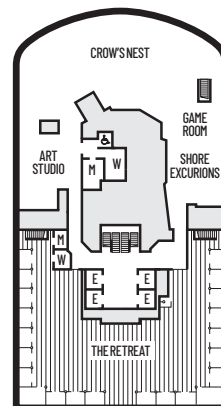

STATEROOM SYMBOL LEGEND

- Quad (2 lower beds, 1 sofa bed for 2 persons)
- Quad (2 lower beds, 1 sofa bed, 1 upper)
- ⊙ Triple (2 lower beds, 1 upper)
- Triple (2 lower beds, 1 sofa bed)
- ☞ Double (2 lower beds convertible to 1 king-size bed, no Murphy bed)
- △ Partially obstructed view
- + Connecting rooms
- Floor-to-ceiling windows
- Shower only
- ▮ Uncovered verandah
- Staterooms have solid steel verandah railings instead of clear-view Plexiglas® railings
- ❖ Suites have part solid steel, part clear-view Plexiglas® verandah railings

ACCESSIBILITY

STATEROOM SYMBOL LEGEND

- ♿ Fully Accessible: Suites SA7094, A6150 & A6148 and staterooms VA8147, VA8145, V5055, V5054, V5052, VH4107 & VH4096 have a roll-in shower. Staterooms VA8134, VA8132, I-7108, I-6116, I-5112, V5057, C1134, C1123 & C1121 have a transfer shower.
- ▼ Fully Accessible with Single Side Approach: Stateroom I-7099, I-6131, V5175, V5152, VH4167, VH4146 & C1125 have a transfer shower. Stateroom I-5133 has a roll-in shower.
- ★ Ambulatory Accessible: Suites B8101 & SA7085 and staterooms K11049, VB11038, VQ10033, VE8142, VD7049, K6185, VC6158, I-5129, V5051, V5048, FB1172 & E1175 have a shower only with small step, step into bathroom, standard interior and exterior door size

For more information regarding accessibility features on our ships please visit the [Accessibility](#) section of our website.

Observation Deck