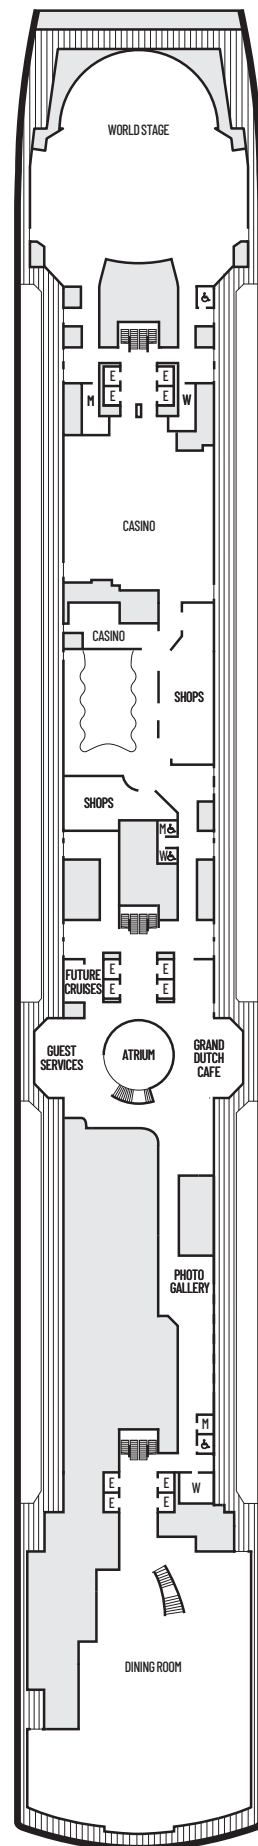

STATEROOM SYMBOL LEGEND

- Quad (2 lower beds, 1 sofa bed for 2 persons)
- Quad (2 lower beds, 1 sofa bed, 1 upper)
- ⊙ Triple (2 lower beds, 1 upper)
- Triple (2 lower beds, 1 sofa bed)
- ☞ Double (2 lower beds convertible to 1 king-size bed, no Murphy bed)
- △ Partially obstructed view
- + Connecting rooms
- Floor-to-ceiling windows
- Shower only
- ▮ Uncovered verandah
- Staterooms have solid steel verandah railings instead of clear-view Plexiglas® railings
- ❖ Suites have part solid steel, part clear-view Plexiglas® verandah railings

ACCESSIBILITY STATEROOM SYMBOL LEGEND

- ♿ Fully Accessible: Suites SA7094, A6150 & A6148 and staterooms VA8147, VA8145, V5055, V5054, V5052, VH4107 & VH4096 have a roll-in shower. Staterooms VA8134, VA8132, I-7108, I-6116, I-5112, V5057, C1134, C1123 & C1121 have a transfer shower.
- ▼ Fully Accessible with Single Side Approach: Stateroom I-7099, I-6131, V5175, V5152, VH4167, VH4146 & C1125 have a transfer shower. Stateroom I-5133 has a roll-in shower.
- ★ Ambulatory Accessible: Suites B8101 & SA7085 and staterooms K11049, VB11038, VQ10033, VE8142, VD7049, K6185, VC6158, I-5129, V5051, V5048, FB1172 & E1175 have a shower only with small step, step into bathroom, standard interior and exterior door size

For more information regarding accessibility features on our ships please visit the [Accessibility](#) section of our website.

Promenade Deck