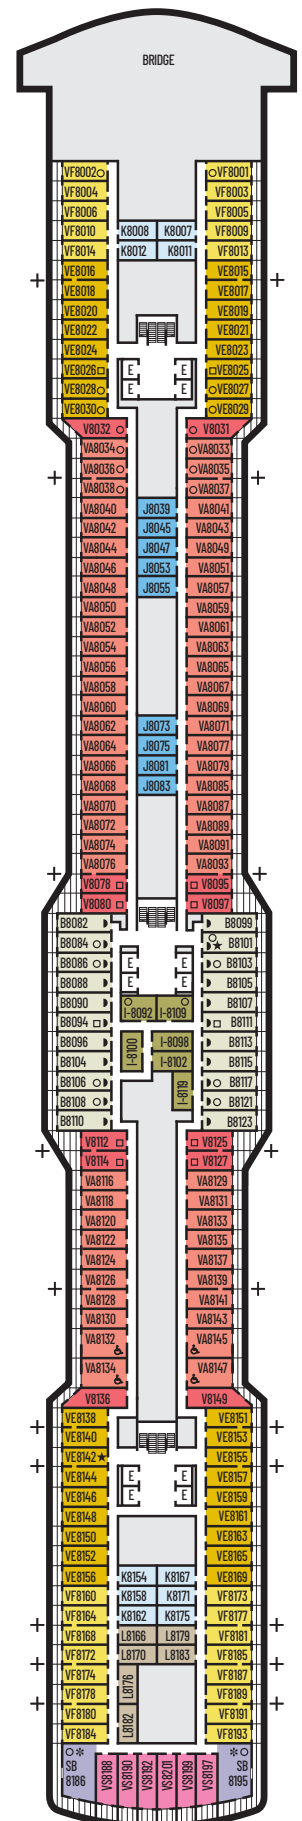

STATEROOM SYMBOL LEGEND

- Quad (2 lower beds, 1 sofa bed for 2 persons)
- Quad (2 lower beds, 1 sofa bed, 1 upper)
- ⊙ Triple (2 lower beds, 1 upper)
- Triple (2 lower beds, 1 sofa bed)
- ☞ Double (2 lower beds convertible to 1 king-size bed, no Murphy bed)
- △ Partially obstructed view
- + Connecting rooms
- Floor-to-ceiling windows
- Shower only
- ▷ Uncovered verandah
- Staterooms have solid steel verandah railings instead of clear-view Plexiglas® railings
- ✦ Suites have part solid steel, part clear-view Plexiglas® verandah railings

ACCESSIBILITY STATEROOM SYMBOL LEGEND

- ♿ Fully Accessible: Suites SA7094, A6150 & A6148 and staterooms VA8147, VA8145, V5055, V5054, V5052, VH4107 & VH4096 have a roll-in shower. Staterooms VA8134, VA8132, I-7108, I-6116, I-5112, V5057, C1134, C1123 & C1121 have a transfer shower.
- ▼ Fully Accessible with Single Side Approach: Stateroom I-7099, I-6131, V5175, V5152, VH4167, VH4146 & C1125 have a transfer shower. Stateroom I-5133 has a roll-in shower.
- ★ Ambulatory Accessible: Suites B8101 & SA7085 and staterooms K11049, VB11038, VQ10033, VE8142, VD7049, K6185, VC6158, I-5129, V5051, V5048, FB1172 & E1175 have a shower only with small step, step into bathroom, standard interior and exterior door size

For more information regarding accessibility features on our ships please visit the [Accessibility](#) section of our website.

Navigation Deck