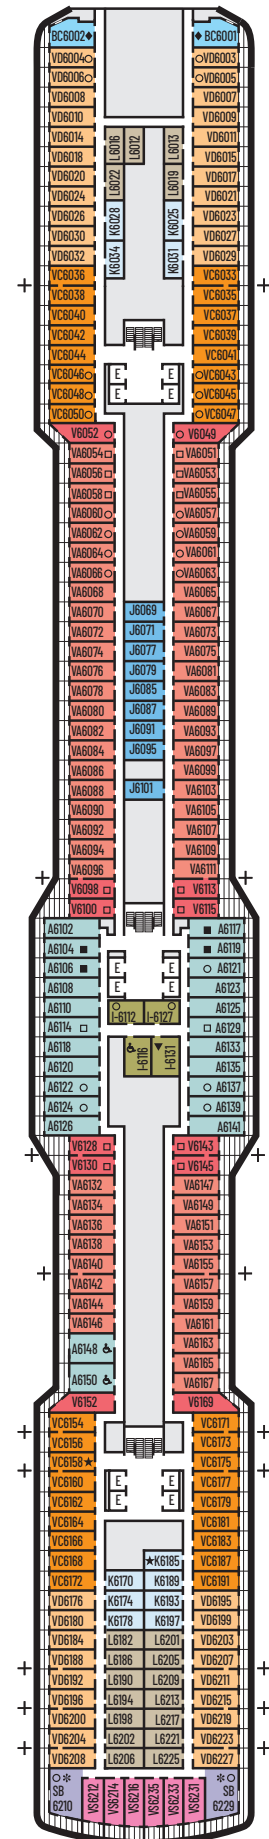

STATEROOM SYMBOL LEGEND

- Quad (2 lower beds, 1 sofa bed for 2 persons)
- Quad (2 lower beds, 1 sofa bed, 1 upper)
- ⊙ Triple (2 lower beds, 1 upper)
- Triple (2 lower beds, 1 sofa bed)
- ☞ Double (2 lower beds convertible to 1 king-size bed, no Murphy bed)
- △ Partially obstructed view
- + Connecting rooms
- Floor-to-ceiling windows
- Shower only
- ▷ Uncovered verandah
- Staterooms have solid steel verandah railings instead of clear-view Plexiglas® railings
- ❖ Suites have part solid steel, part clear-view Plexiglas® verandah railings

ACCESSIBILITY STATEROOM SYMBOL LEGEND

- ♿ Fully Accessible: Suites SA7094, A6150 & A6148 and staterooms VA8147, VA8145, V5055, V5054, V5052, VH4107 & VH4096 have a roll-in shower. Staterooms VA8134, VA8132, I-7108, I-6116, I-5112, V5057, C1134, C1123 & C1121 have a transfer shower.
- ▼ Fully Accessible with Single Side Approach: Stateroom I-7099, I-6131, V5175, V5152, VH4167, VH4146 & C1125 have a transfer shower. Stateroom I-5133 has a roll-in shower.
- ★ Ambulatory Accessible: Suites B8101 & SA7085 and staterooms K11049, VB11038, VQ10033, VE8142, VD7049, K6185, VC6158, I-5129, V5051, V5048, FB1172 & E1175 have a shower only with small step, step into bathroom, standard interior and exterior door size

For more information regarding accessibility features on our ships please visit the [Accessibility](#) section of our website.

Mozart Deck