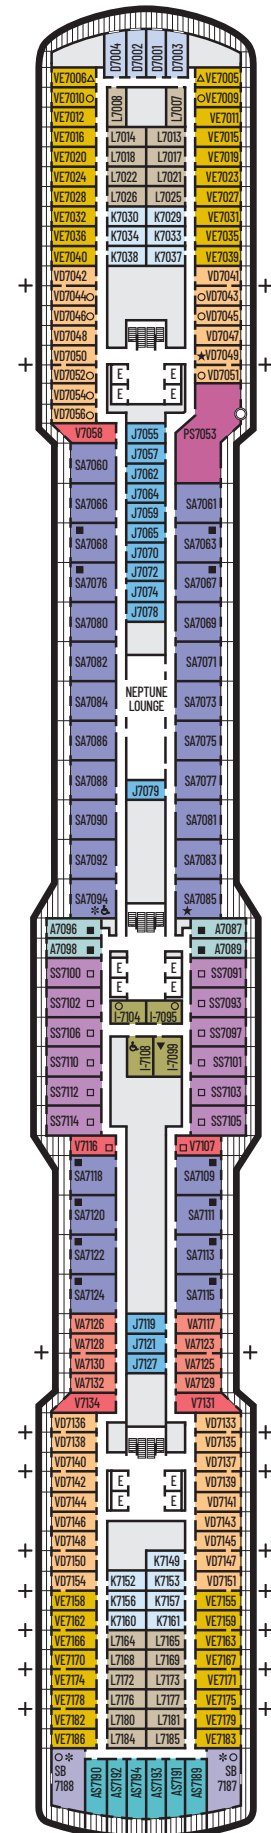

STATEROOM SYMBOL LEGEND

- Quad (2 lower beds, 1 sofa bed for 2 persons)
- Quad (2 lower beds, 1 sofa bed, 1 upper)
- ⊙ Triple (2 lower beds, 1 upper)
- Triple (2 lower beds, 1 sofa bed)
- ☞ Double (2 lower beds convertible to 1 king-size bed, no Murphy bed)
- △ Partially obstructed view
- + Connecting rooms
- Floor-to-ceiling windows
- Shower only
- Uncovered verandah
- Staterooms have solid steel verandah railings instead of clear-view Plexiglas® railings
- ❖ Suites have part solid steel, part clear-view Plexiglas® verandah railings

ACCESSIBILITY STATEROOM SYMBOL LEGEND

- ♿ Fully Accessible: Suites SA7094, A6150 & A6148 and staterooms VA8147, VA8145, V5055, V5054, V5052, VH4107 & VH4096 have a roll-in shower. Staterooms VA8134, VA8132, I-7108, I-6116, I-5112, V5057, C1134, C1123 & C1121 have a transfer shower.
- ▼ Fully Accessible with Single Side Approach: Stateroom I-7099, I-6131, V5175, V5152, VH4167, VH4146 & C1125 have a transfer shower. Stateroom I-5133 has a roll-in shower.
- ★ Ambulatory Accessible: Suites B8101 & SA7085 and staterooms K11049, VB11038, VQ10033, VE8142, VD7049, K6185, VC6158, I-5129, V5051, V5048, FB1172 & E1175 have a shower only with small step, step into bathroom, standard interior and exterior door size

For more information regarding accessibility features on our ships please visit the [Accessibility](#) section of our website.

Schubert Deck