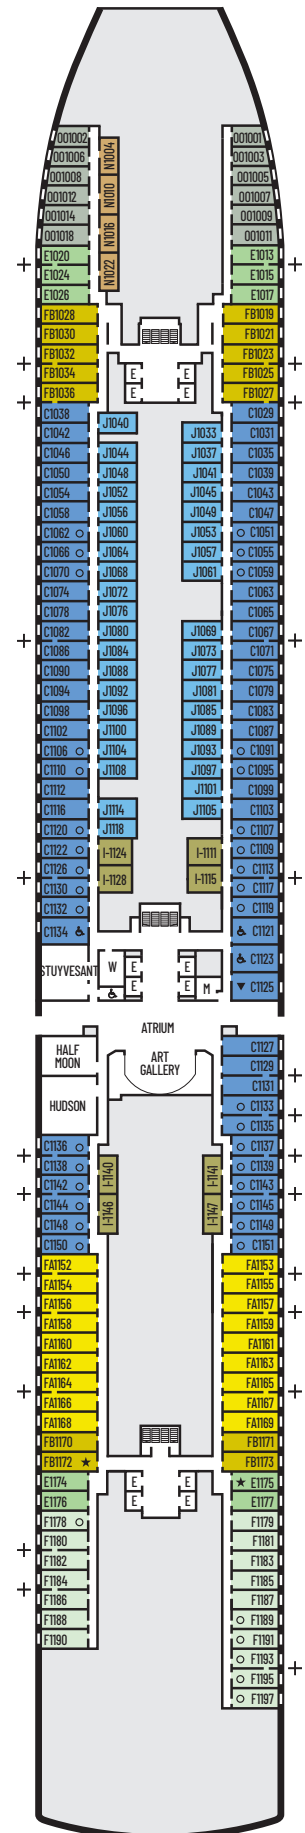

- Quad (2 lower beds, 1 sofa bed for 2 persons)
- Quad (2 lower beds, 1 sofa bed, 1 upper)
- ⊙ Triple (2 lower beds, 1 upper)
- Triple (2 lower beds, 1 sofa bed)
- ☞ Double (2 lower beds convertible to 1 king-size bed, no Murphy bed)
- △ Partially obstructed view
- + Connecting rooms
- Floor-to-ceiling windows
- Shower only
- ▮ Uncovered verandah
- Staterooms have solid steel verandah railings instead of clear-view Plexiglas® railings
- ❖ Suites have part solid steel, part clear-view Plexiglas® verandah railings

ACCESSIBILITY STATEROOM SYMBOL LEGEND

- ♿ Fully Accessible: Suites SA7094, A6150 & A6148 and staterooms VA8147, VA8145, V5055, V5054, V5052, VH4107 & VH4096 have a roll-in shower. Staterooms VA8134, VA8132, I-7108, I-6116, I-5112, V5057, C1134, C1123 & C1121 have a transfer shower.
- ▼ Fully Accessible with Single Side Approach: Stateroom I-7099, I-6131, V5175, V5152, VH4167, VH4146 & C1125 have a transfer shower. Stateroom I-5133 has a roll-in shower.
- ★ Ambulatory Accessible: Suites B8101 & SA7085 and staterooms K11049, VB11038, VQ10033, VE8142, VD7049, K6185, VC6158, I-5129, V5051, V5048, FB1172 & E1175 have a shower only with small step, step into bathroom, standard interior and exterior door size

For more information regarding accessibility features on our ships please visit the [Accessibility](#) section of our website.

DECK 1—MAIN DECK Staterooms 1001–1187

Main Deck