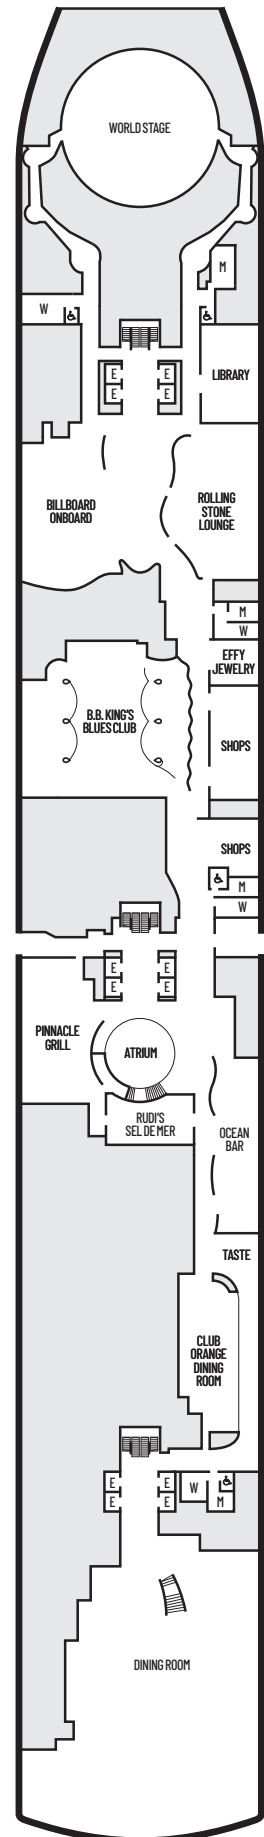

STATEROOM SYMBOL LEGEND

- Quad (2 lower beds, 1 sofa bed for 2 persons)
- Quad (2 lower beds, 1 sofa bed, 1 upper)
- ⊙ Triple (2 lower beds, 1 upper)
- Triple (2 lower beds, 1 sofa bed)
- ☞ Double (2 lower beds convertible to 1 king-size bed, no Murphy bed)
- △ Partially obstructed view
- + Connecting rooms
- Floor-to-ceiling windows
- Shower only
- ▮ Uncovered verandah
- Staterooms have solid steel verandah railings instead of clear-view Plexiglas® railings
- ❖ Suites have part solid steel, part clear-view Plexiglas® verandah railings

ACCESSIBILITY STATEROOM SYMBOL LEGEND

- ♿ Fully Accessible: Suites SA7094, A6150 & A6148 and staterooms VA8147, VA8145, V5055, V5054, V5052, VH4107 & VH4096 have a roll-in shower. Staterooms VA8134, VA8132, I-7108, I-6116, I-5112, V5057, C1134, C1123 & C1121 have a transfer shower.
- ▼ Fully Accessible with Single Side Approach: Stateroom I-7099, I-6131, V5175, V5152, VH4167, VH4146 & C1125 have a transfer shower. Stateroom I-5133 has a roll-in shower.
- ★ Ambulatory Accessible: Suites B8101 & SA7085 and staterooms K11049, VB11038, VQ10033, VE8142, VD7049, K6185, VC6158, I-5129, V5051, V5048, FB1172 & E1175 have a shower only with small step, step into bathroom, standard interior and exterior door size

For more information regarding accessibility features on our ships please visit the [Accessibility](#) section of our website.

Plaza Deck