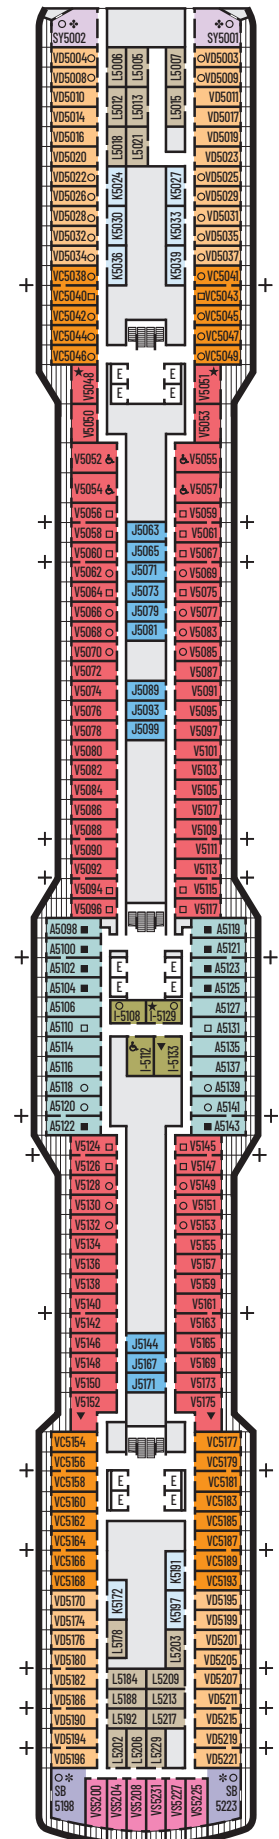

STATEROOM SYMBOL LEGEND

- Quad (2 lower beds, 1 sofa bed for 2 persons)
- Quad (2 lower beds, 1 sofa bed, 1 upper)
- ⊙ Triple (2 lower beds, 1 upper)
- Triple (2 lower beds, 1 sofa bed)
- ⊕ Double (2 lower beds convertible to 1 king-size bed, no Murphy bed)
- △ Partially obstructed view
- + Connecting rooms
- Floor-to-ceiling windows
- Shower only
- ▷ Uncovered verandah
- Staterooms have solid steel verandah railings instead of clear-view Plexiglas® railings
- ❖ Suites have part solid steel, part clear-view Plexiglas® verandah railings

ACCESSIBILITY STATEROOM SYMBOL LEGEND

- ♿ Fully Accessible: Suites SA7094, A6150 & A6148 and staterooms VA8147, VA8145, V5055, V5054, V5052, VH4107 & VH4096 have a roll-in shower. Staterooms VA8134, VA8132, I-7108, I-6116, I-5112, V5057, C1134, C1123 & C1121 have a transfer shower.
- ▼ Fully Accessible with Single Side Approach: Stateroom I-7099, I-6131, V5175, V5152, VH4167, VH4146 & C1125 have a transfer shower. Stateroom I-5133 has a roll-in shower.
- ★ Ambulatory Accessible: Suites B8101 & SA7085 and staterooms K11049, VB11038, VQ10033, VE8142, VD7049, K6185, VC6158, I-5129, V5051, V5048, FB1172 & E1175 have a shower only with small step, step into bathroom, standard interior and exterior door size

For more information regarding accessibility features on our ships please visit the [Accessibility](#) section of our website.

Gershwin Deck