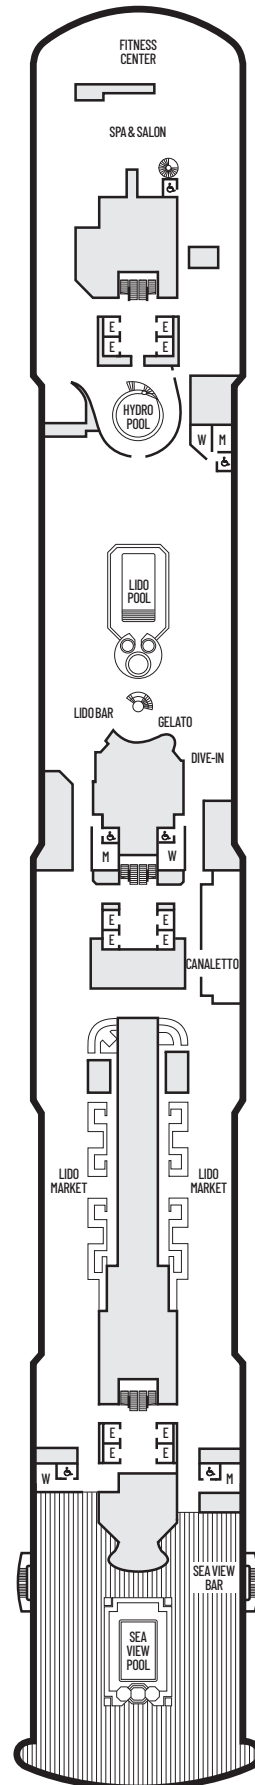

STATEROOM SYMBOL LEGEND

- Quad (2 lower beds, 1 sofa bed for 2 persons)
- Quad (2 lower beds, 1 sofa bed, 1 upper)
- ⊙ Triple (2 lower beds, 1 upper)
- Triple (2 lower beds, 1 sofa bed)
- ☞ Double (2 lower beds convertible to 1 king-size bed, no Murphy bed)
- △ Partially obstructed view
- + Connecting rooms
- Floor-to-ceiling windows
- Shower only
- ▮ Uncovered verandah
- Staterooms have solid steel verandah railings instead of clear-view Plexiglas® railings
- ❖ Suites have part solid steel, part clear-view Plexiglas® verandah railings

ACCESSIBILITY STATEROOM SYMBOL LEGEND

- ♿ Fully Accessible: Suites SA7094, A6150 & A6148 and staterooms VA8147, VA8145, V5055, V5054, V5052, VH4107 & VH4096 have a roll-in shower. Staterooms VA8134, VA8132, I-7108, I-6116, I-5112, V5057, C1134, C1123 & C1121 have a transfer shower.
- ▼ Fully Accessible with Single Side Approach: Stateroom I-7099, I-6131, V5175, V5152, VH4167, VH4146 & C1125 have a transfer shower. Stateroom I-5133 has a roll-in shower.
- ★ Ambulatory Accessible: Suites B8101 & SA7085 and staterooms K11049, VB11038, VQ10033, VE8142, VD7049, K6185, VC6158, I-5129, V5051, V5048, FB1172 & E1175 have a shower only with small step, step into bathroom, standard interior and exterior door size

For more information regarding accessibility features on our ships please visit the [Accessibility](#) section of our website.

Lido Deck