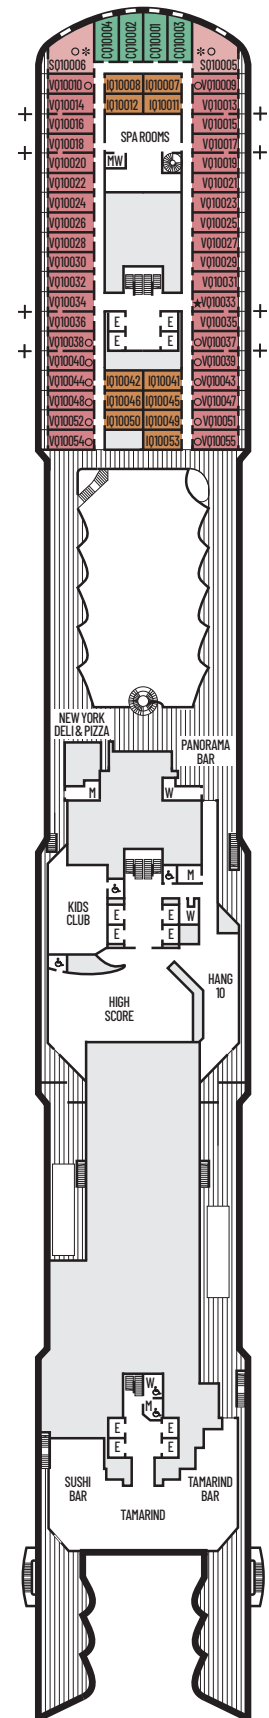

STATEROOM SYMBOL LEGEND

- Quad (2 lower beds, 1 sofa bed for 2 persons)
- Quad (2 lower beds, 1 sofa bed, 1 upper)
- ⊙ Triple (2 lower beds, 1 upper)
- Triple (2 lower beds, 1 sofa bed)
- ☞ Double (2 lower beds convertible to 1 king-size bed, no Murphy bed)
- △ Partially obstructed view
- + Connecting rooms
- Floor-to-ceiling windows
- Shower only
- ▮ Uncovered verandah
- Staterooms have solid steel verandah railings instead of clear-view Plexiglas® railings
- ❖ Suites have part solid steel, part clear-view Plexiglas® verandah railings

ACCESSIBILITY STATEROOM SYMBOL LEGEND

- ♿ Fully Accessible: Suites SA7094, A6150 & A6148 and staterooms VA8147, VA8145, V5055, V5054, V5052, VH4107 & VH4096 have a roll-in shower. Staterooms VA8134, VA8132, I-7108, I-6116, I-5112, V5057, C1134, C1123 & C1121 have a transfer shower.
- ▼ Fully Accessible with Single Side Approach: Stateroom I-7099, I-6131, V5175, V5152, VH4167, VH4146 & C1125 have a transfer shower. Stateroom I-5133 has a roll-in shower.
- ★ Ambulatory Accessible: Suites B8101 & SA7085 and staterooms K11049, VB11038, VQ10033, VE8142, VD7049, K6185, VC6158, I-5129, V5051, V5048, FB1172 & E1175 have a shower only with small step, step into bathroom, standard interior and exterior door size

For more information regarding accessibility features on our ships please visit the [Accessibility](#) section of our website.

Panorama Deck