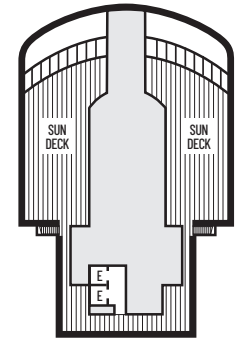

STATEROOM SYMBOL LEGEND

- Quad (2 lower beds, 1 sofa bed for 2 persons)
- Quad (2 lower beds, 1 sofa bed, 1 upper)
- ⊙ Triple (2 lower beds, 1 upper)
- Triple (2 lower beds, 1 sofa bed)
- ☞ Double (2 lower beds convertible to 1 king-size bed, no Murphy bed)
- △ Partially obstructed view
- + Connecting rooms
- Floor-to-ceiling windows
- Shower only
- ▮ Uncovered verandah
- Staterooms have solid steel verandah railings instead of clear-view Plexiglas® railings
- ❖ Suites have part solid steel, part clear-view Plexiglas® verandah railings

ACCESSIBILITY

STATEROOM SYMBOL LEGEND

- ♿ Fully Accessible: Suites SA7094, A6150 & A6148 and staterooms VA8147, VA8145, V5055, V5054, V5052, VH4107 & VH4096 have a roll-in shower. Staterooms VA8134, VA8132, I-7108, I-6116, I-5112, V5057, C1134, C1123 & C1121 have a transfer shower.
- ▼ Fully Accessible with Single Side Approach: Stateroom I-7099, I-6131, V5175, V5152, VH4167, VH4146 & C1125 have a transfer shower. Stateroom I-5133 has a roll-in shower.
- ★ Ambulatory Accessible: Suites B8101 & SA7085 and staterooms K11049, VB11038, VQ10033, VE8142, VD7049, K6185, VC6158, I-5129, V5051, V5048, FB1172 & E1175 have a shower only with small step, step into bathroom, standard interior and exterior door size

For more information regarding accessibility features on our ships please visit the [Accessibility](#) section of our website.

Sky Deck