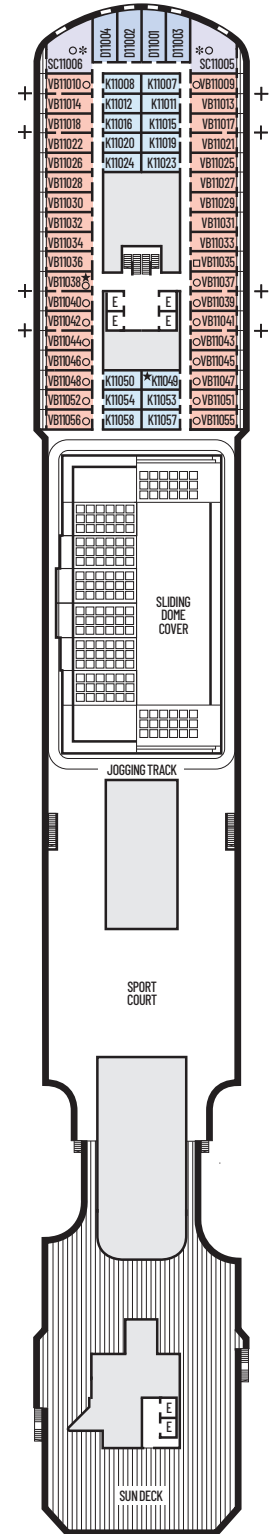

STATEROOM SYMBOL LEGEND

- Quad (2 lower beds, 1 sofa bed for 2 persons)
- Quad (2 lower beds, 1 sofa bed, 1 upper)
- ⊙ Triple (2 lower beds, 1 upper)
- Triple (2 lower beds, 1 sofa bed)
- ☞ Double (2 lower beds convertible to 1 king-size bed, no Murphy bed)
- △ Partially obstructed view
- + Connecting rooms
- Floor-to-ceiling windows
- Shower only
- ▮ Uncovered verandah
- Staterooms have solid steel verandah railings instead of clear-view Plexiglas® railings
- ❖ Suites have part solid steel, part clear-view Plexiglas® verandah railings

ACCESSIBILITY STATEROOM SYMBOL LEGEND

- ♿ Fully Accessible: Suites SA7094, A6150 & A6148 and staterooms VA8147, VA8145, V5055, V5054, V5052, VH4107 & VH4096 have a roll-in shower. Staterooms VA8134, VA8132, I-7108, I-6116, I-5112, V5057, C1134, C1123 & C1121 have a transfer shower.
- ▼ Fully Accessible with Single Side Approach: Stateroom I-7099, I-6131, V5175, V5152, VH4167, VH4146 & C1125 have a transfer shower. Stateroom I-5133 has a roll-in shower.
- ★ Ambulatory Accessible: Suites B8101 & SA7085 and staterooms K11049, VB11038, VQ10033, VE8142, VD7049, K6185, VC6158, I-5129, V5051, V5048, FB1172 & E1175 have a shower only with small step, step into bathroom, standard interior and exterior door size

For more information regarding accessibility features on our ships please visit the [Accessibility](#) section of our website.

Sun Deck